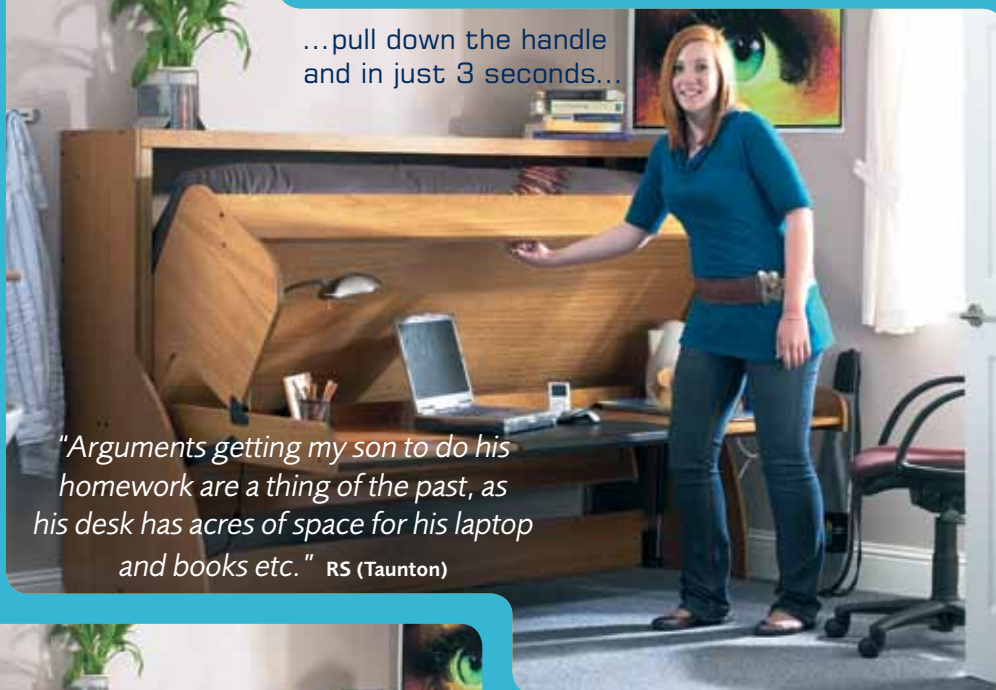

Hi! I'm Ben Berry, the owner of The StudyBed Company. I hope this brochure gives you a clear idea of the concept of StudyBed and just what a transformation it can make within your home. **A visit to our website with its video demonstrations and up to the minute information on new products and available finishes is also definitely recommended.** We look forward to your call to discuss your project and individual requirements, and a warm welcome always awaits you at our showroom in Oxfordshire.

We do not simply just supply a piece of furniture, we offer a great service.

Ben Berry

...pull down the handle and in just 3 seconds...