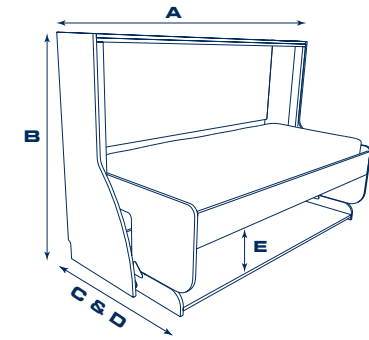

(measurements are in cm)	Single	Small Double	Large Double	Small Majestic	Large Majestic
A Width	207	207	207	153	165
B Height	140	160	172	220	227
C Projection as desk	94	102	111	120	120
D Projection as bed	103	132	153	200	212
E Under bed height	44	46	48	46	46
Desk size	60 x 190	60 x 190	60 x 190	65 x 140	65 x 150
Mattress	90 x 190 (3 ft x 6 ft 3")	120 x 190 (4 ft x 6 ft 3")	138 x 190 (4 ft 6" x 6 ft 3")	138 x 190 (4 ft 6" x 6 ft 3")	150 x 200 (5 ft x 6 ft 6")