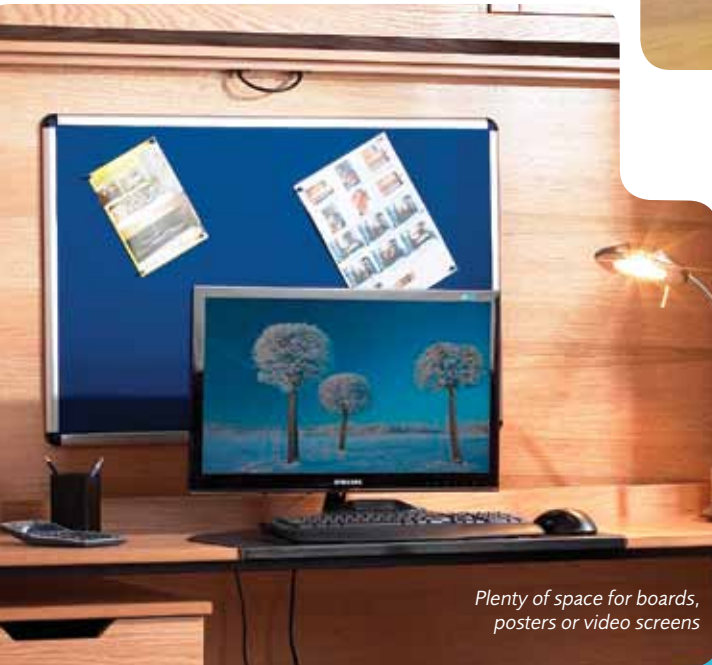

Plenty of space for boards, posters or video screens

"I particularly enjoy the way in which both the desk and the bed feel like premium products with no compromise in function"

NB (Swansea)

"Its construction and design is both lovely to look at and solidly built, it is in fact the best piece of furniture I own"

CS (Folkestone)